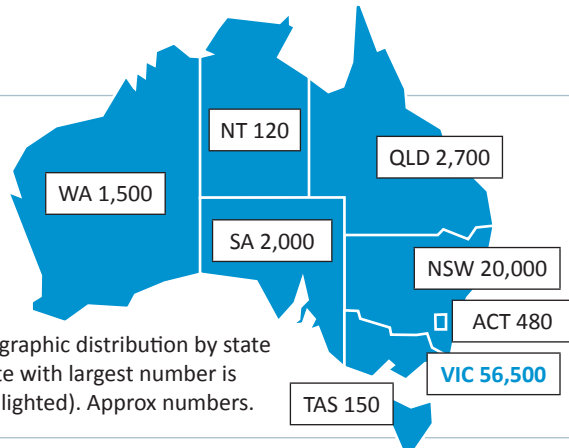

Arabic speaking

Number from the community not born in Australia (2011 census)

283,000

There has been significant recent growth in the Somali, Sudanese and Syrian communities. These communities alone count for approximately 150,000 Arabic speakers.

Age profile; compare with all Australian aged profile: 37 is the median age for the total Australian population

The Lebanese have an older profile with a median age of **45** and **58.5%** of the population over **45**.

Most populous LGAs by state

NSW

Ashfield, Auburn, Bankstown, Baulkham Hills, Blacktown, Botany Bay, Burwood, Campbelltown, Canterbury, Fairfiled, Holyroyd, Hurstville, Junee, Kogarah, Marrackville, Newcastle, Parramatta, Penrith, Rockdale, Ryde, Strathfield, Sutherland Shire, Wollongong

QLD

Brisbane, Rockhampton, Ipswich, Gold Coast

WA

Bayswater, Canning, Gosnells, Joondaluo, South Perth, Stirling, Swan, Wannereia

VIC

Banyule, Brimbank, Casey, Darebin, Frankston, Glen Eira, Greater Dandenong, Hobsons Bay, La Trobe, Manningham, Maribyong, Melton, Monash, Moonee Valley, Moreland Port Phillip, Whittlesea, Wyndham, Yarra